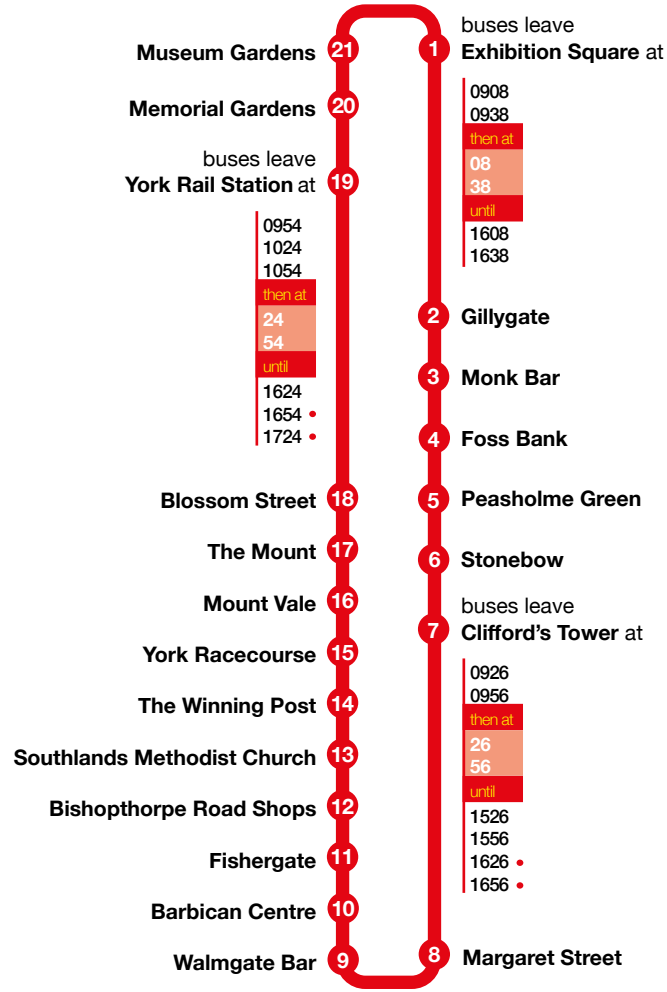

# Timetable

every 15 mins 7 days a week

all buses do a complete circuit of the tour except  
• buses in red finish at Exhibition Square

## Live Guide and Multilingual Tours

During the summer our tour guides paint a colourful picture of York over the last 2000 years and bring their own unique knowledge to the tours too. Recorded commentary is also available in the following languages (subject to availability):

### park & ride

- 5 P Monks Cross, Grimston Bar
- 6 P Monks Cross
- 7 P Askham Bar, Designer Outlet, Poppleton Bar
- 10 P Designer Outlet
- 19 P Askham Bar, Designer Outlet, Monks Cross, Poppleton Bar
- 21 P Rawcliffe Bar