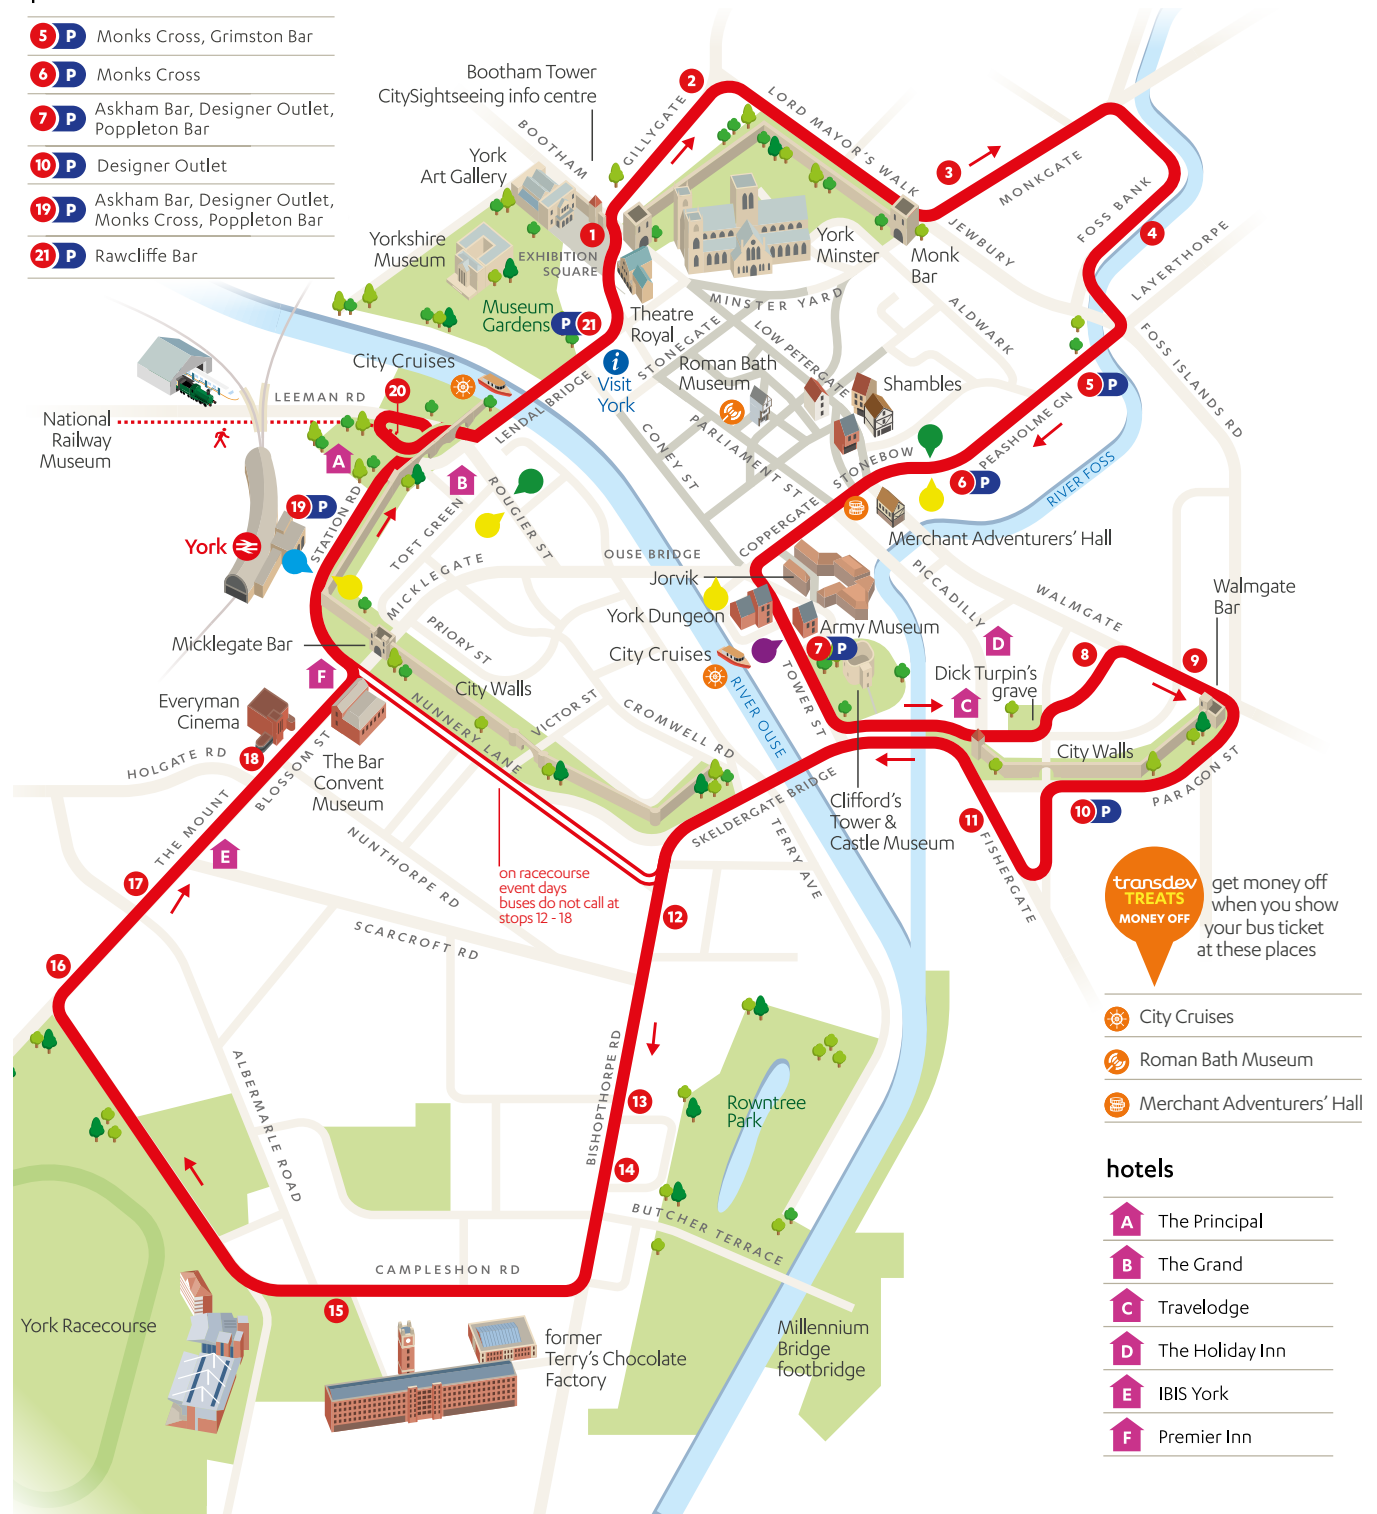

Timetable

every 15 mins 7 days a week

Stop	Bus Number	Time
Museum Gardens	21	buses leave Exhibition Square at
Memorial Gardens	20	0908
		0923
buses leave York Rail Station at	19	0938
		0953
		then at
		08
		23
		38
		53
		until
		1708
		1723
		1738
		then at
		09
		24
		39
		54
		until
		1709
		1724
		1739
		1754
		1809
		1824
Mount Vale	18	
The Mount	17	
Blossom Street	16	
York Racecourse	15	
The Winning Post	14	
Southlands Methodist Church	13	
		0926
		0941
		0956
		then at
		11
		26
		41
		56
		until
		1711
		1726
		1741
		1756
Bishopthorpe Road Shops	12	
Fishergate	11	
Barbican Centre	10	
Walmgate Bar	9	
Margaret Street	8	
Gillygate	2	
Monk Bar	3	
Foss Bank	4	
Peasholme Green	5	
Stonebow	6	
buses leave Clifford's Tower at	7	

all buses do a complete circuit of the tour except
 • buses in red finish at Exhibition Square

Live Guide and Multilingual Tours

During the summer our tour guides paint a colourful picture of York over the last 2000 years and bring their own unique knowledge to the tours too. Recorded commentary is also available in the following languages (subject to availability):

park & ride

- 5 P Monks Cross, Grimston Bar
- 6 P Monks Cross
- 7 P Askham Bar, Designer Outlet, Poppleton Bar
- 10 P Designer Outlet
- 19 P Askham Bar, Designer Outlet, Monks Cross, Poppleton Bar
- 21 P Rawcliffe Bar

transdev TREATS MONEY OFF get money off when you show your bus ticket at these places

- City Cruises
- Roman Bath Museum
- Merchant Adventurers' Hall

hotels

- The Principal
- The Grand
- Travelodge
- The Holiday Inn
- IBIS York
- Premier Inn