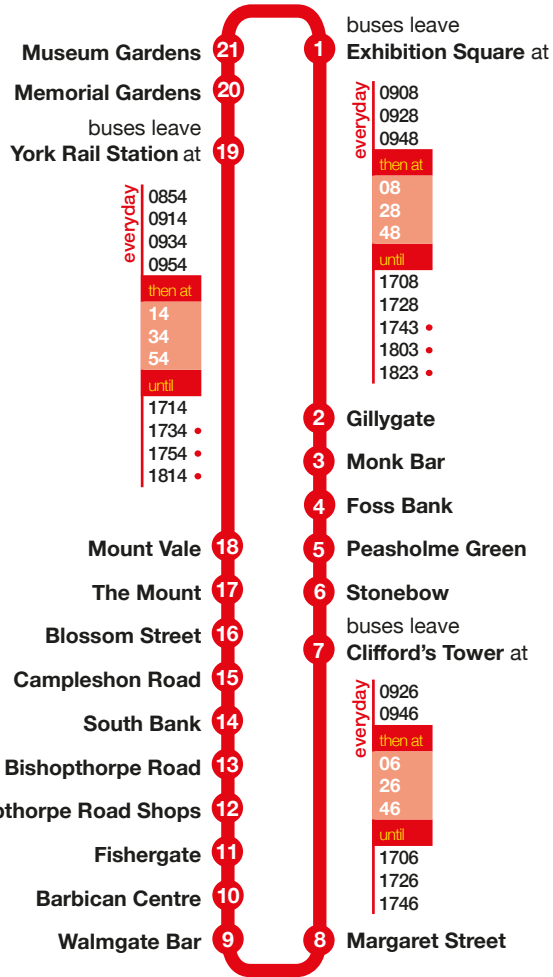

Timetable

Every 20 mins every day

All buses do a full circuit of the tour except
• buses in red finish at Clifford's Tower

Live Guide and Multilingual Tours

During the summer our tour guides paint a colourful picture of York over the last 2000 years and bring their own unique knowledge to the tours too. Recorded commentary is also available in the following languages (subject to availability):

park & ride

- 5 P Monks Cross, Grimston Bar
- 6 P Monks Cross
- 7 P Askham Bar, Designer Outlet, Poppleton Bar
- 10 P Designer Outlet
- 12 P Askham Bar, Designer Outlet, Monks Cross, Poppleton Bar
- 14 P Rawcliffe Bar

transdev TREATS MONEY OFF get money off when you show your bus ticket at these places

- City Cruises
- Roman Bath Museum
- Merchant Adventurers' Hall

hotels

- The Principal
- The Grand
- Travelodge
- The Holiday Inn
- IBIS York
- Premier Inn